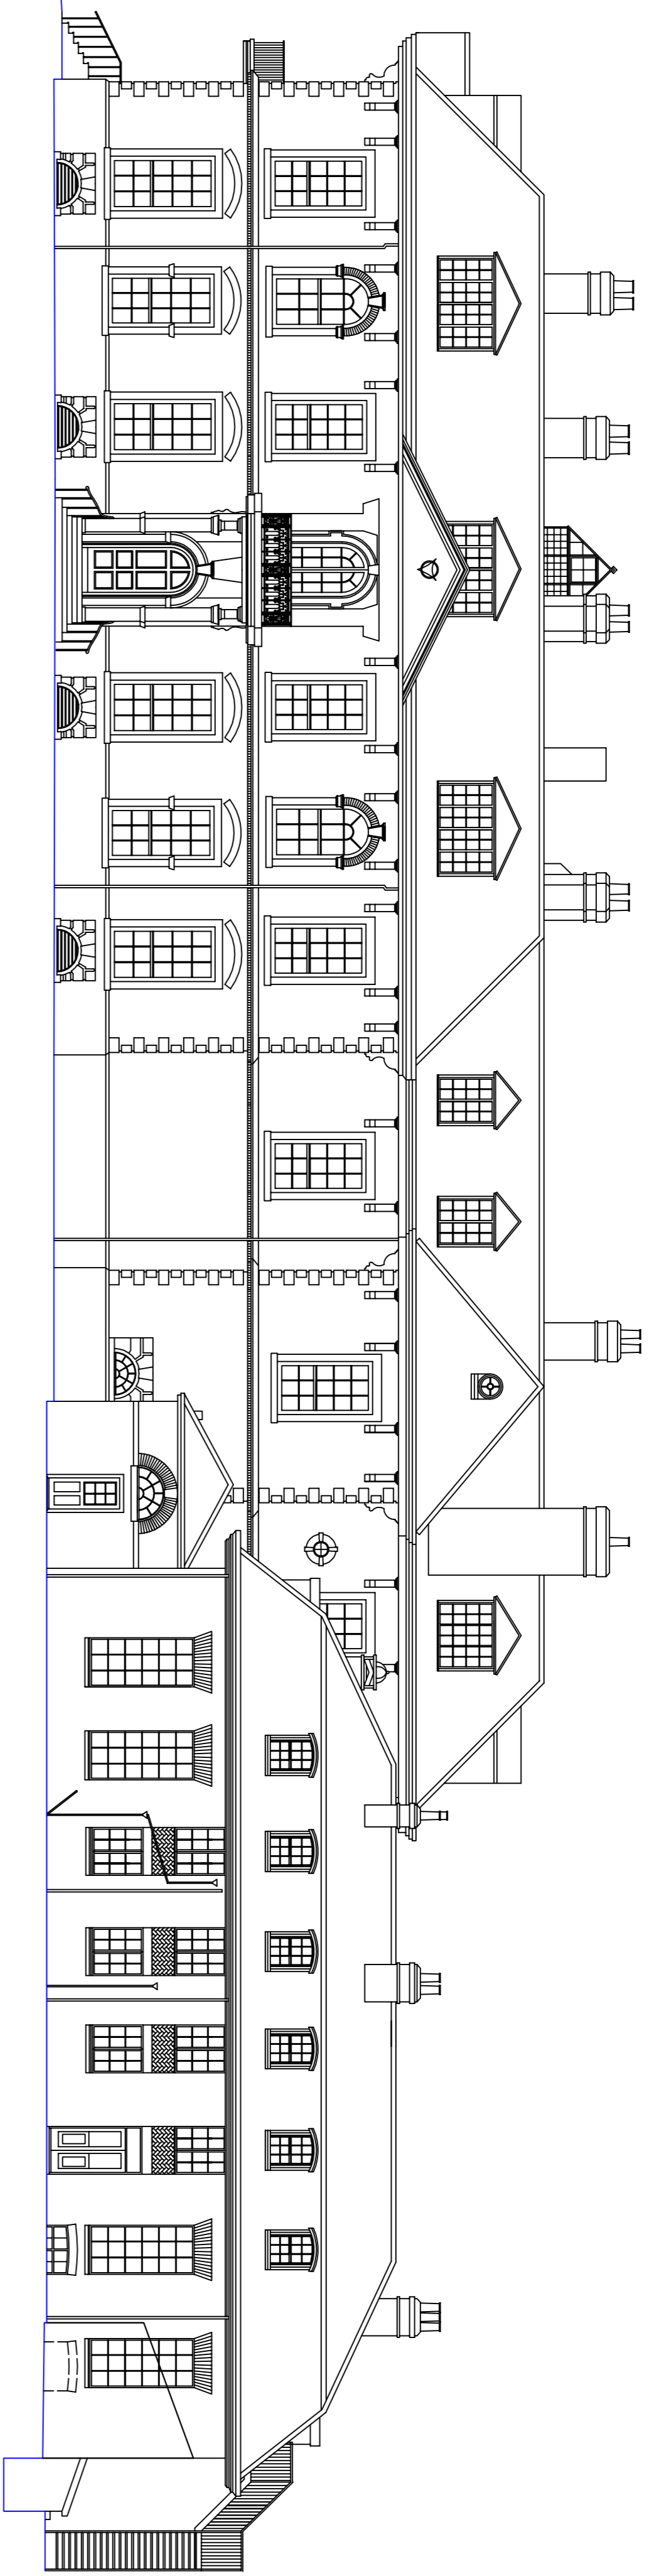

FRONT (NORTH) ELEVATION